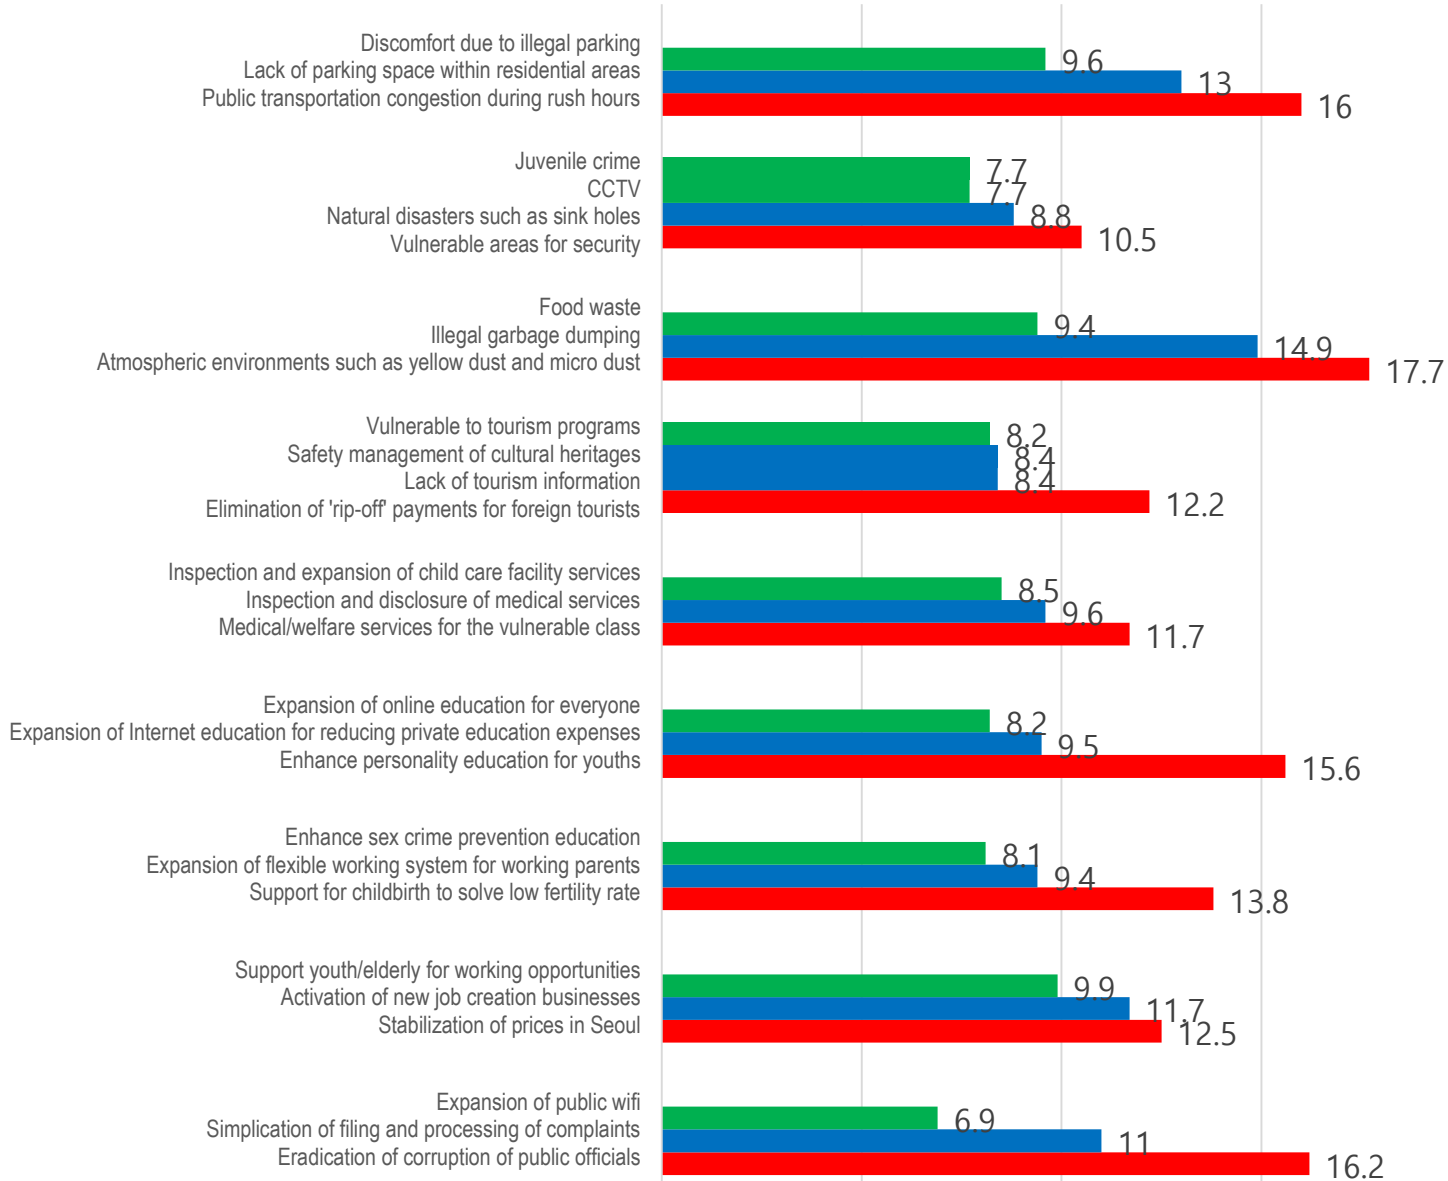

Seoul Metropolitan City: 9 Key Areas of Citizen Needs

2 Traffic

3rd: Dongdaemun-gu/Male/65y +/Jobless
 2nd: Geumcheon-gu/Male/65y +/Wholesale and retail
 1st: Gwanak-gu/Female/20s/Student
 Keywords: Bus/Info/Service

1 Safety

3rd: Dongdaemun-gu/Male/40s/Others
 3rd: Geumcheon-gu/Female/65 y +/Public Worker
 2nd: Seongbuk-gu/Female/30s/Housewife
 1st: Eunpyeong-gu/Male/65 y +/Jobless
 Keywords: Safety/Service/CCTV

Environment