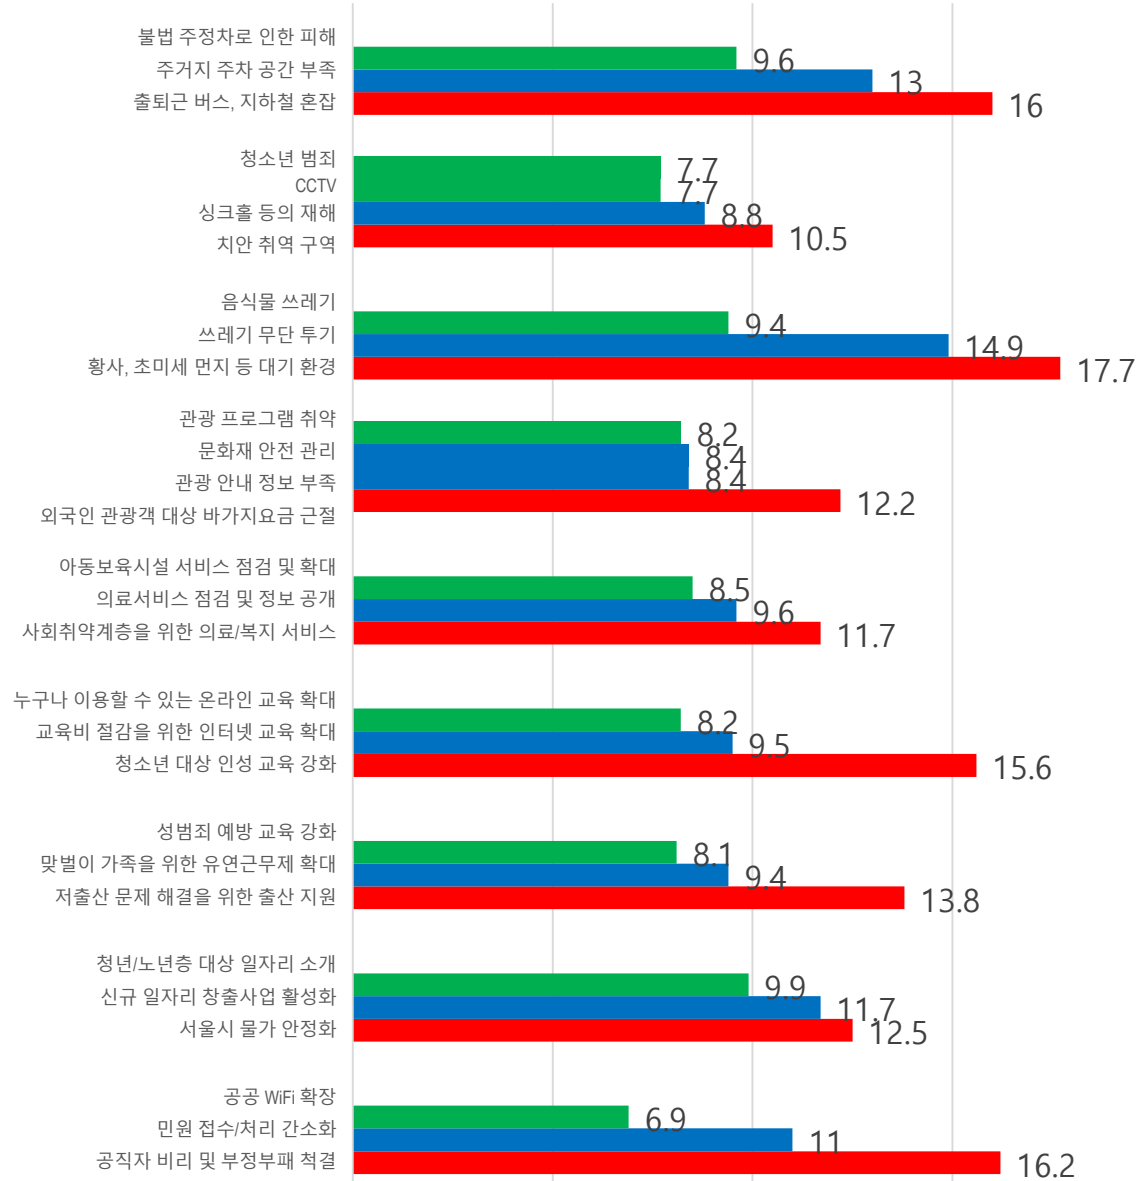

서울시 9대 핵심분야 시민 요구

2 교통

3순위: 동대문구/남성/65세 이상/무직
2순위: 금천구/남성/65세 이상/도·소매업
1순위: 관악구/여성/20대/학생
키워드: 버스/정보/서비스

1 안전

3순위: 동대문구/남성/40대/기타
3순위: 금천구/여성/65세 이상/공무원
2순위: 성북구/여성/30대/전업주부
1순위: 은평구/남성/65세 이상/무직
키워드: 안전/서비스/CCTV

환경

3순위: 양천구/여성/65세 이상/공무원
2순위: 중구/남성/65세 이상/무직
1순위: 은평구/여성/30대/전문직
키워드: 쓰레기/오염/환경

문화관광

3순위: 성북구/남성/65세 이상/공무원
2순위: 종로구/여성/65세 이상/무직
2순위: 금천구/남성/65세 이상/생산직
1순위: 동대문구/남성/30대/공무원
키워드: 정보/어플/프로그램/서비스

3 복지

3순위: 구로구/여성/30대/공무원
2순위: 강북구/여성/65세 이상/전업주부
1순위: 중구/남성/65세 이상/생산직
키워드: 노인/취약계층/확대

교육

3순위: 관악구/남성/50-64세/생산직2
2순위: 도봉구/여성/30대/전업주부
1순위: 금천구/여성/40대/기타
키워드: 디지털(IT)/확대/무상교육

여성가족

3순위: 노원구/여성/30대/생산직
2순위: 중구/남성/30대/공무원
1순위: 강북구/남성/65세 이상/도·소매업
키워드: 귀가/단절/심리(상담)/안심

도시경제

3순위: 동대문구/여성/65세 이상/생산직
2순위: 동대문구/남성/50-64세/서비스
1순위: 도봉구/여성/30대/기타
키워드: 일자리(고용)/정보/창업

행정

3순위: 강북구/여성/20대/학생
2순위: 중구/여성/65세 이상/생산직
1순위: 성동구/남성/30대/기타
키워드: 투명한 시정/와이파이/민원개선